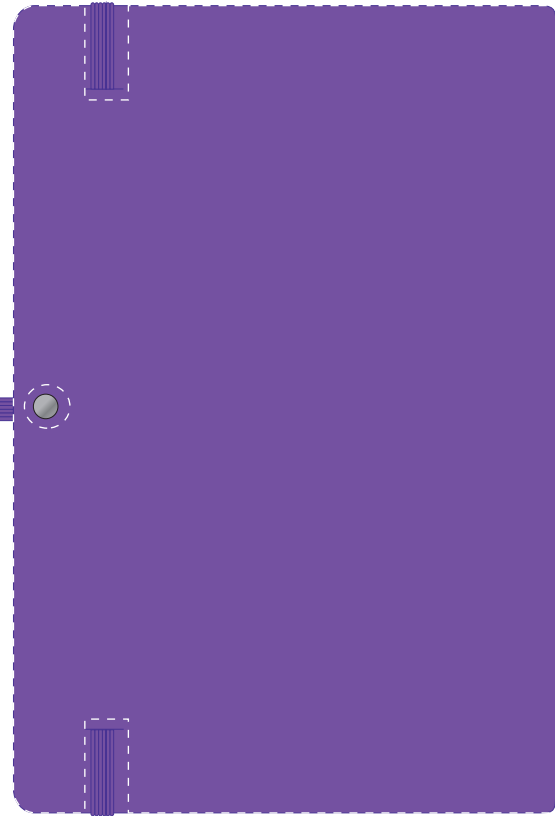

Your Ref:	Quantity:	Product Code: QS0345
Our Ref:	Version: 1	Product Colour: PURPLE

PRINTING CONCERNS:

Please note that this product has Sustainability Markings that are not visible from this perspective

We stock this item in the following colours

**PANTONE REFERENCE(S)**

 Full Colour (Edge to Edge)

Product Image for visualisation
- colours may vary

ARTWORK SCALE 50%

ARTWORK SCALE 50%

The dashed line is to demonstrate print area and will not appear on your printed item

To proceed, please approve visual via the online system.

ARTWORK SCALE 100%
Max print area: Edge to Edge

ARTWORK SCALE 100%
Max print area: Edge to Edge